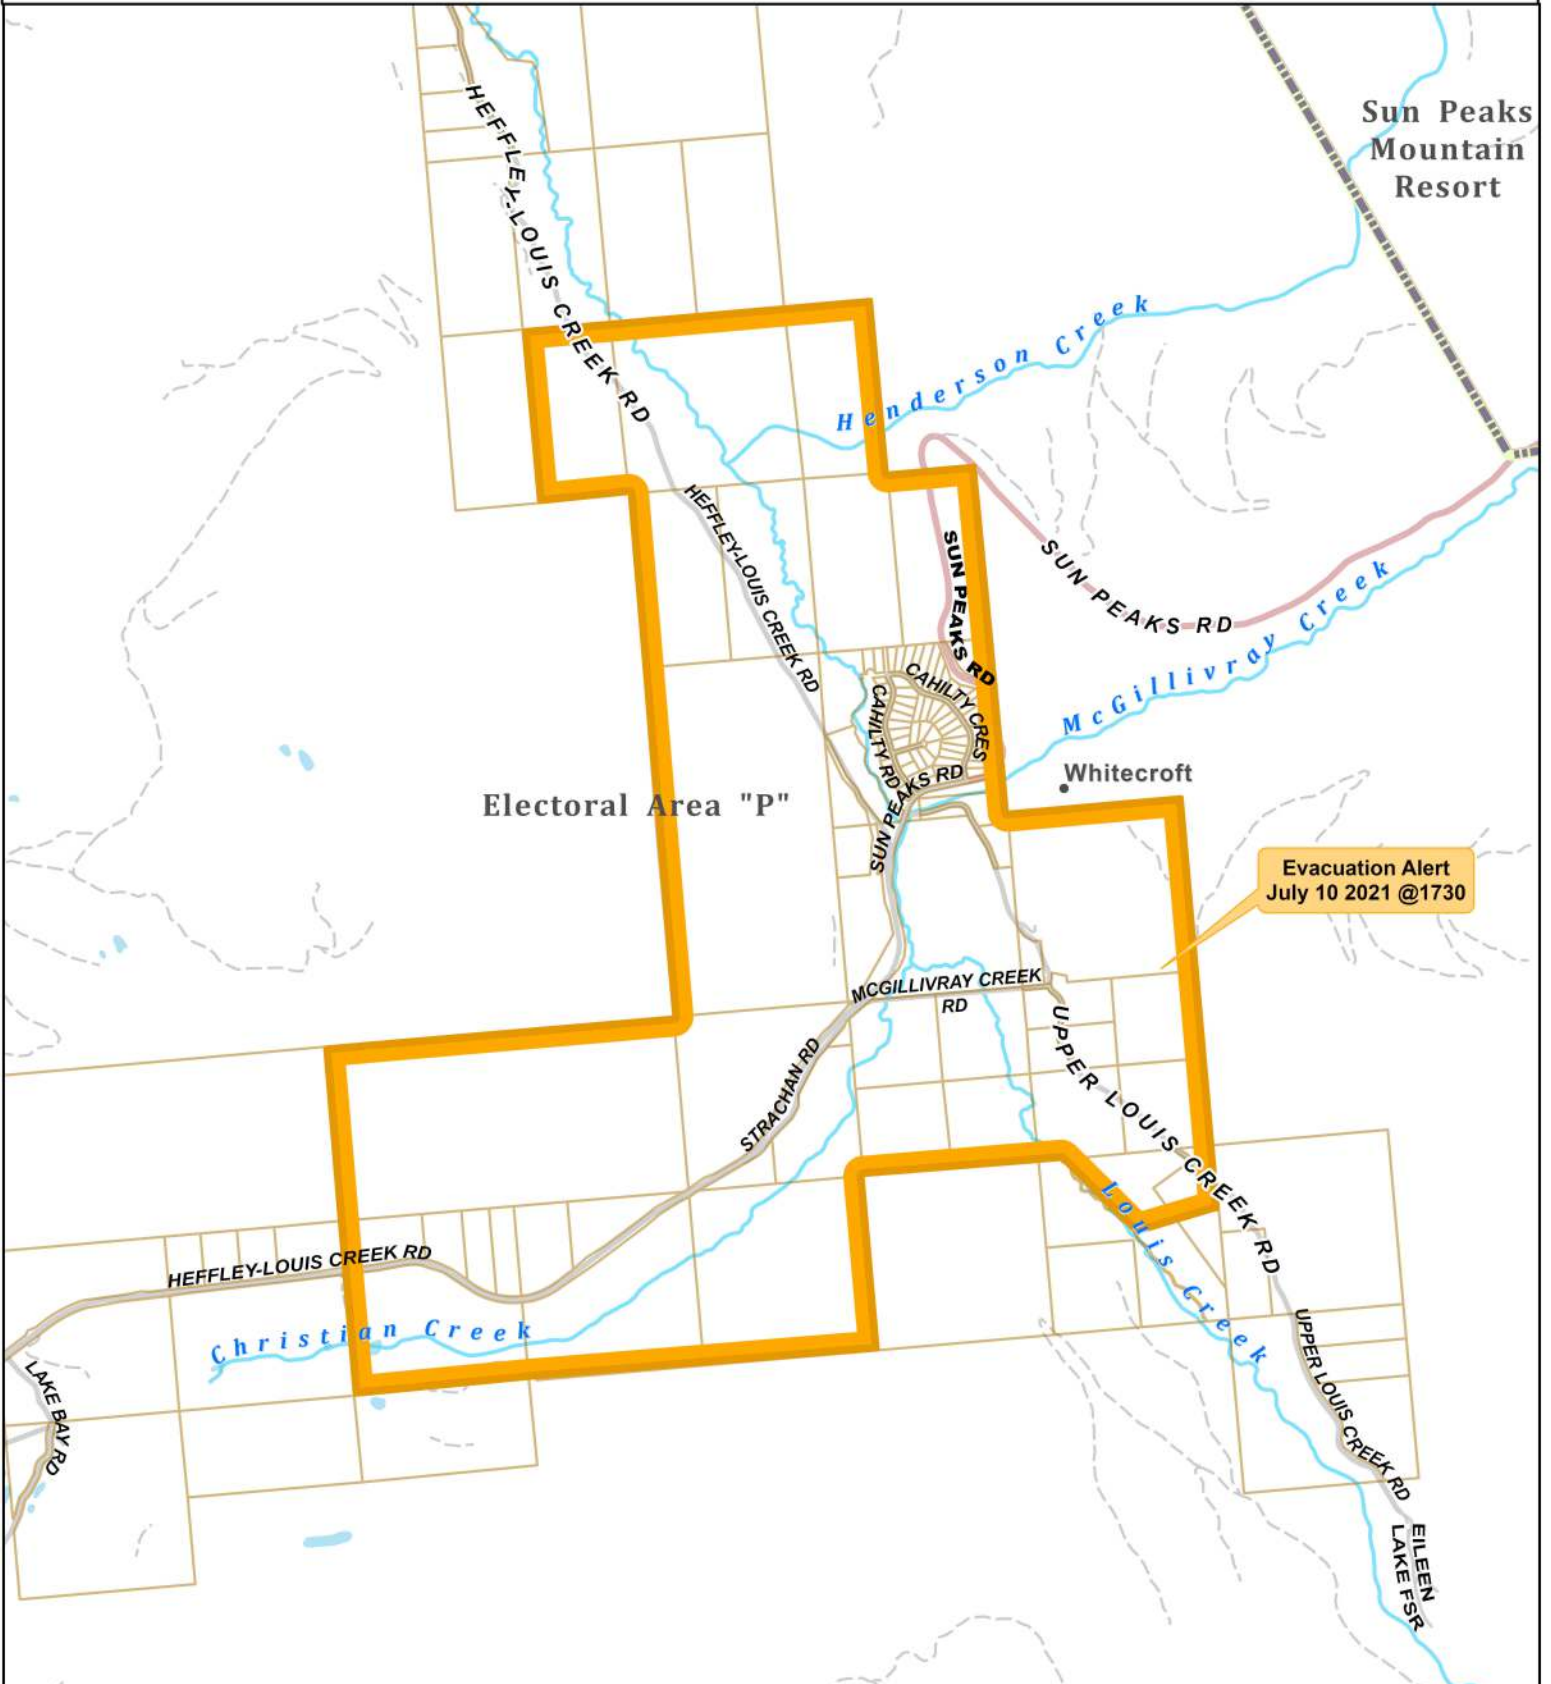

Thompson Nicola Regional District
 West of Whitecroft- K21644
EVACUATION ALERT
 07/10/2021 1730 hours

Electoral Area "P"

Sun Peaks Mountain Resort

Evacuation Alert
 July 10 2021 @1730

Evacuation Type

- Order
- Alert
- All Clear

Map Scale: 1:35,000

Meters
 0 280 560 1,120

The information on this map was compiled by the TNRD for regulatory and internal reference purposes only. No representation or warranty is made as to the accuracy of the information.

Map Drawn: 10 Jul 2021 @ 4:57 PM