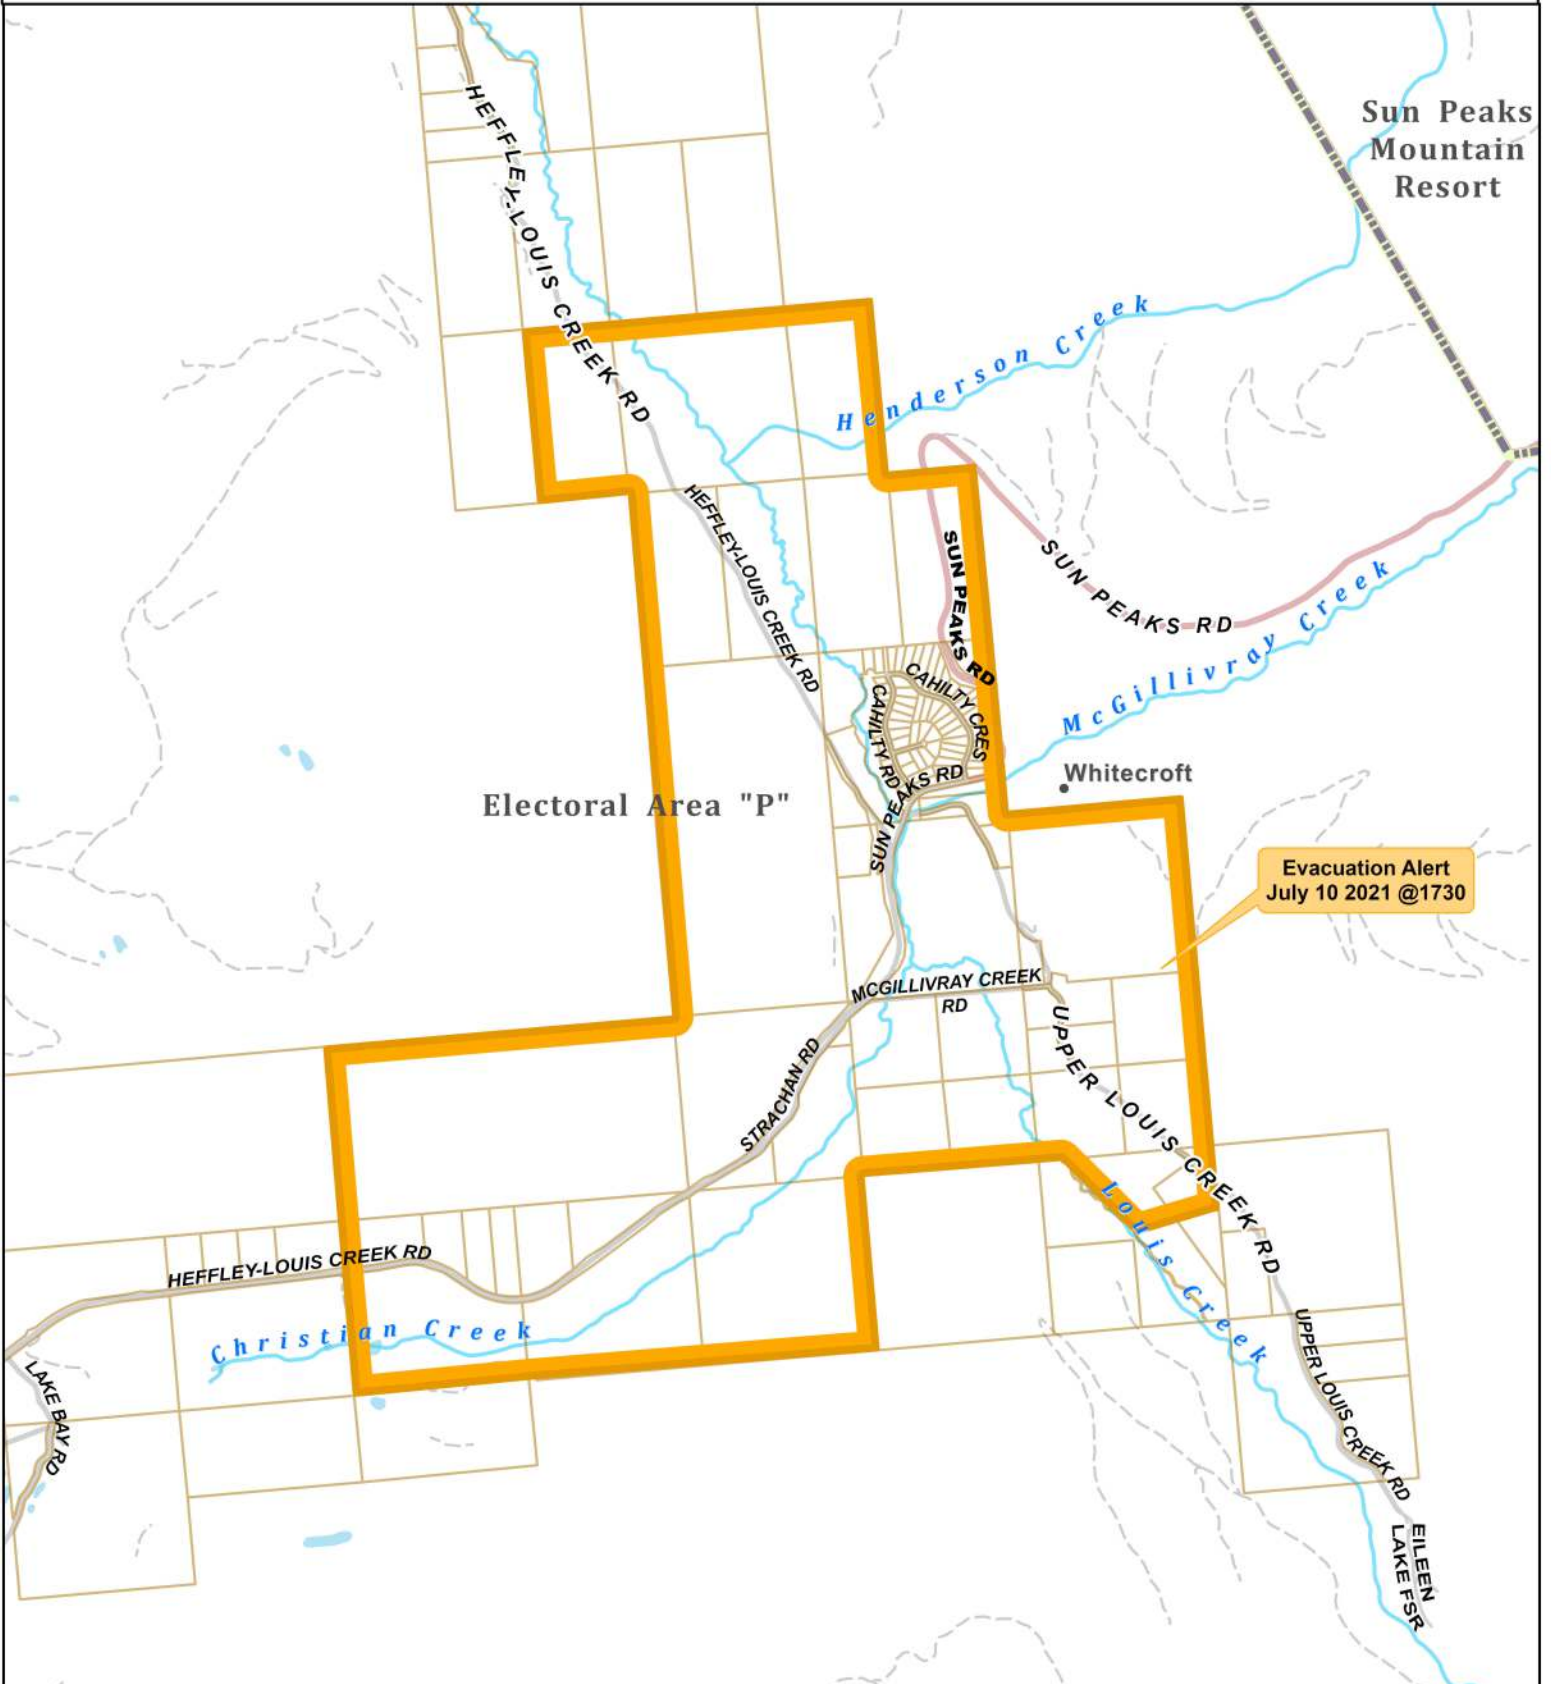

Thompson Nicola Regional District  
 West of Whitecroft- K21644  
**EVACUATION ALERT**  
 07/10/2021 1730 hours

Electoral Area "P"

Evacuation Alert  
 July 10 2021 @1730

- Evacuation Type**
- Order
  - Alert
  - All Clear

Map Scale: 1:35,000

Meters

0 280 560 1,120

The information on this map was compiled by the TNRD for regulatory and internal reference purposes only. No representation or warranty is made as to the accuracy of the information.

Map Drawn: 10 Jul 2021 @ 4:57 PM