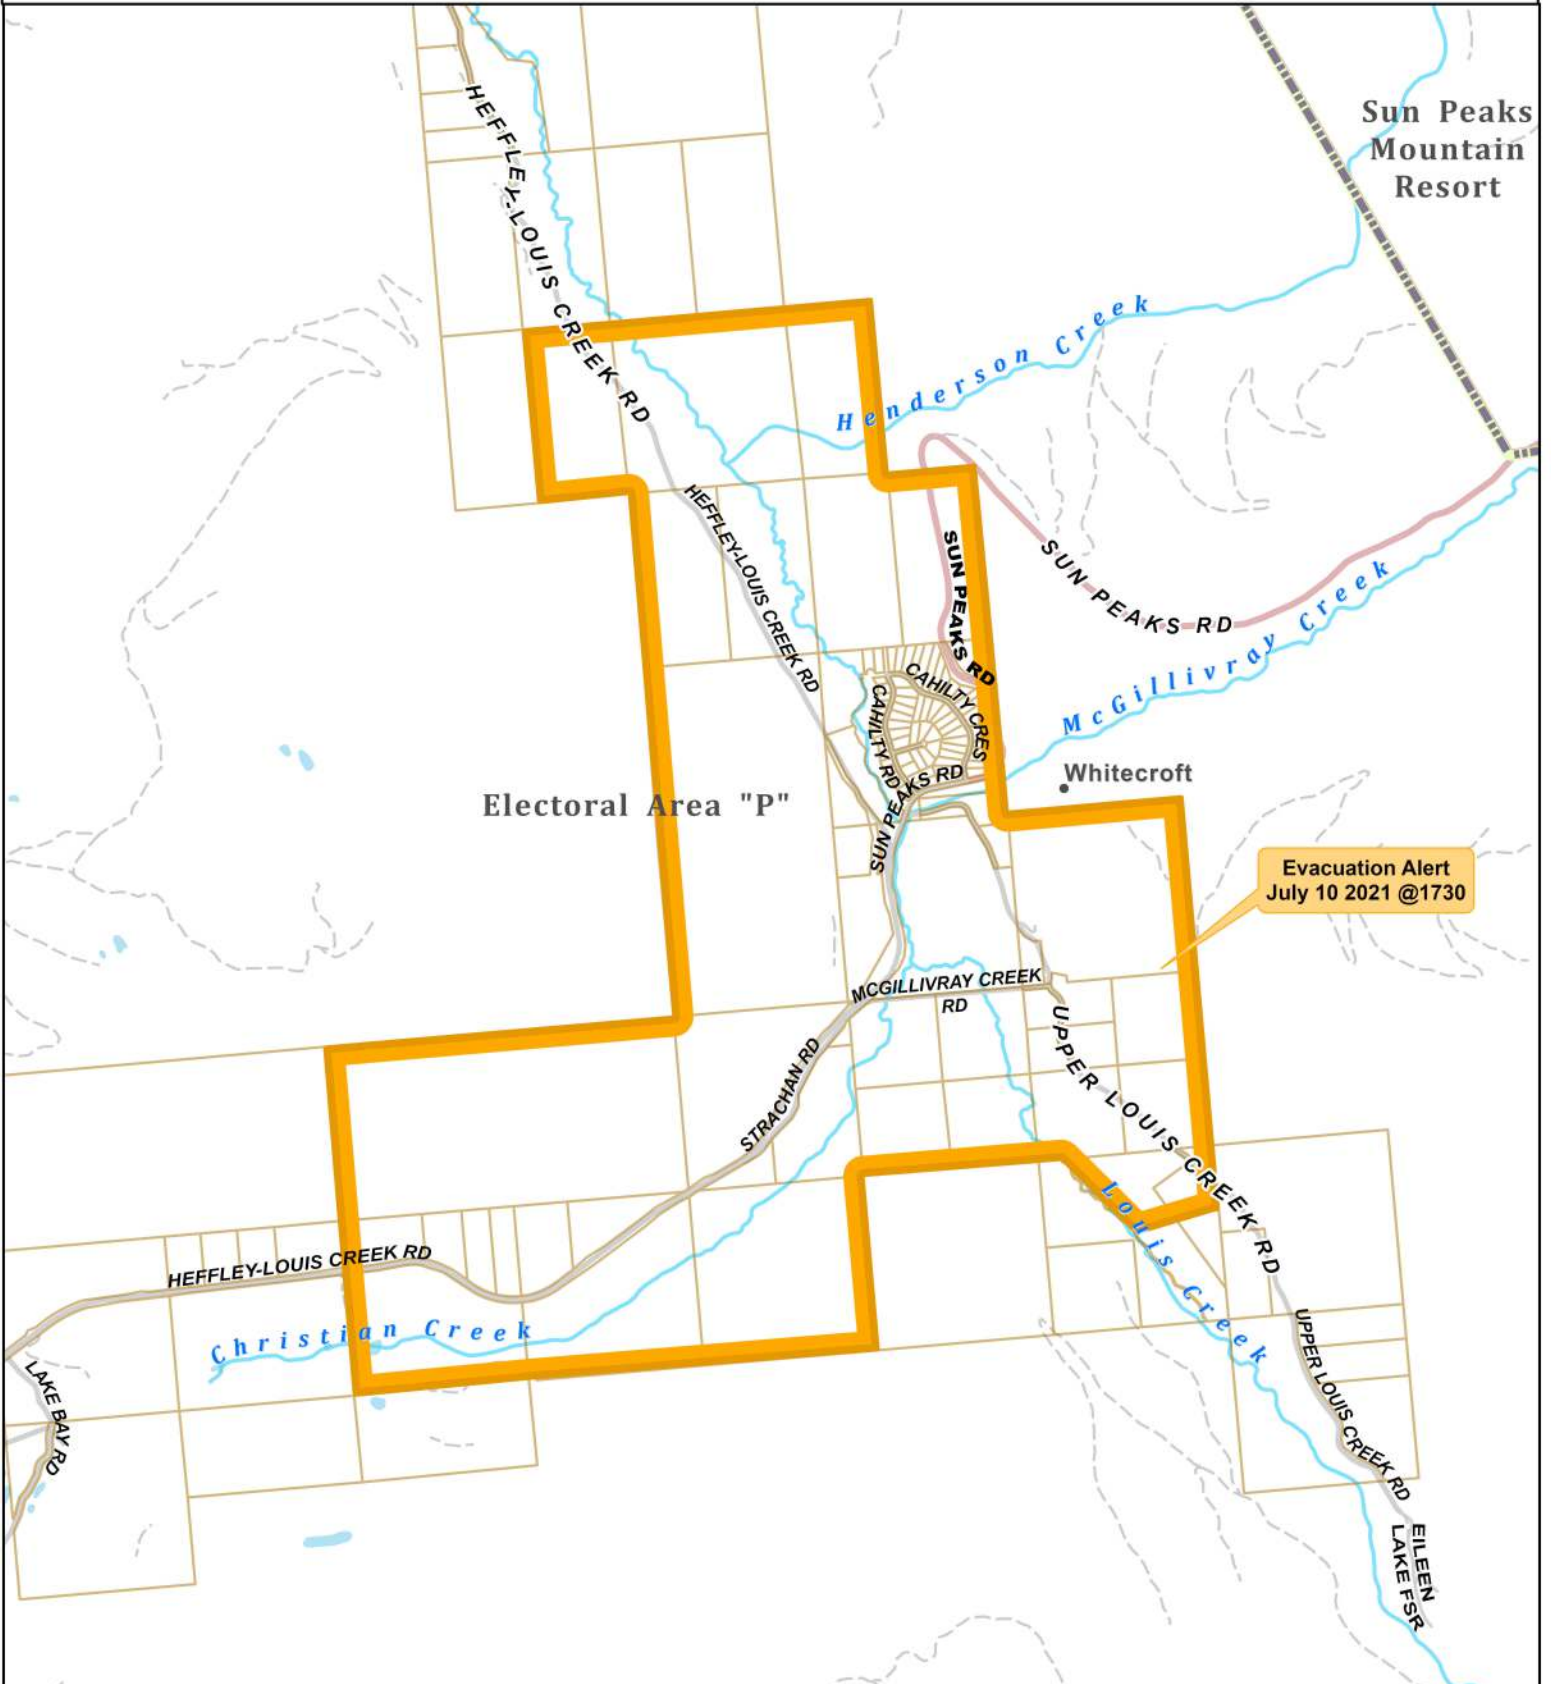

Thompson Nicola Regional District
 West of Whitecroft- K21644
EVACUATION ALERT
 07/10/2021 1730 hours

Electoral Area "P"

Sun Peaks Mountain Resort

Evacuation Alert
 July 10 2021 @1730

- Evacuation Type**
- Order
 - Alert
 - All Clear

Map Scale: 1:35,000

Meters

0 280 560 1,120

The information on this map was compiled by the TNRD for regulatory and internal reference purposes only. No representation or warranty is made as to the accuracy of the information.

Map Drawn: 10 Jul 2021 @ 4:57 PM